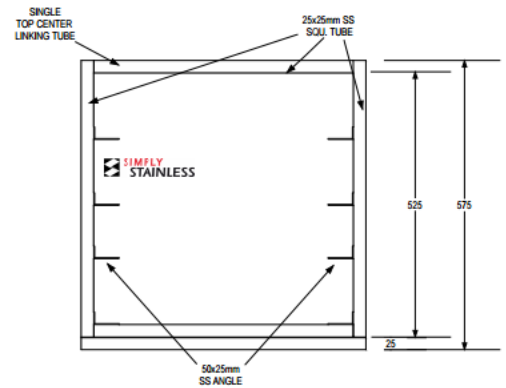

SIMPLY STAINLESS

www.simplystainless.com

Modular sinks tables and shelves

SPECIFICATION	
Runners	1.6mm gauge, high quality stainless steel, no. 4 finish
Frames	25 x 25 x 1.2 stainless steel tube

36	DISHWASH BASKET CASSETTE	
	Product Code	Dimensions
	36.DBC	330mm x 525mm x 630mm