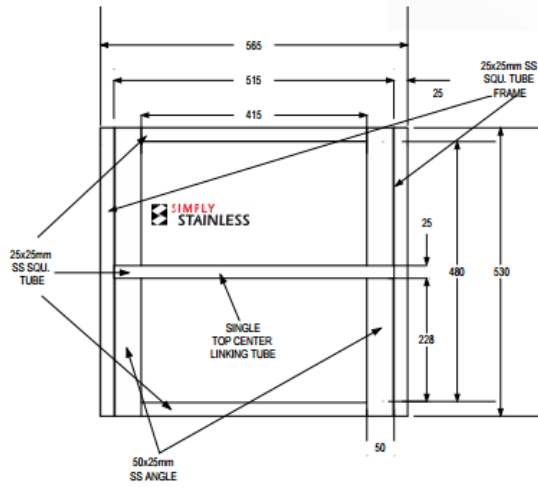

SIMPLY STAINLESS

www.simplystainless.com

Modular sinks tables and shelves

SPECIFICATION	
Runners	1.6mm gauge, high quality stainless steel, no. 4 finish
Frames	25 x 25 x 1.2 stainless steel tube

36	DISHWASH BASKET CASSETTE	
	Product Code	Dimensions
	36.DBC	330mm x 525mm x 630mm